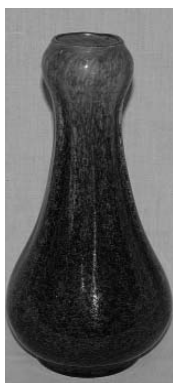

Gaetano Capone Watercolor

French Louis XVI armchairs

Carved giltwood frame large settee

Gilt wood Antique carved clock

Sir George Clausen

Ivory-Collection

Venini-Daum-Schnieder-Blenko

Signed Erte drawing

Hubert Ritzenhofen Painting

American School circa 1920's

Marble and Bronze Lamps

Bronze Lamp with artglass shade

LCT Favrile signed art glass vase

Phillip Evergood Wtcl

Jules Leroy oil painting kittens

Handel leaded lamp bronze base

Maximillian Luce oil Painting

Antique chinoiserie partners desk

mid 19th century French Louis Table

Silver-serving-pieces-Tiffany-Jensen-etc