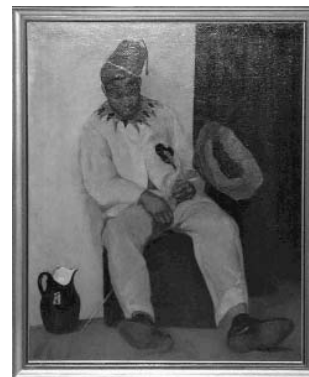

American School circa 1920's