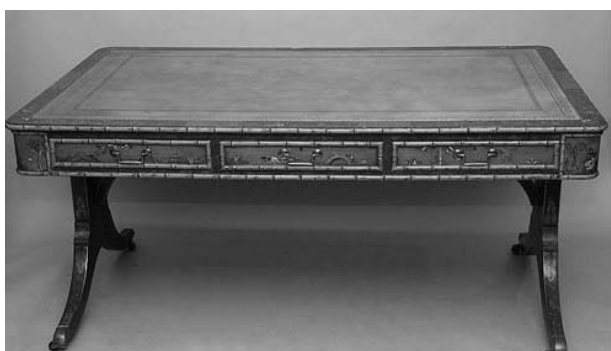

Antique chinoiserie partners desk